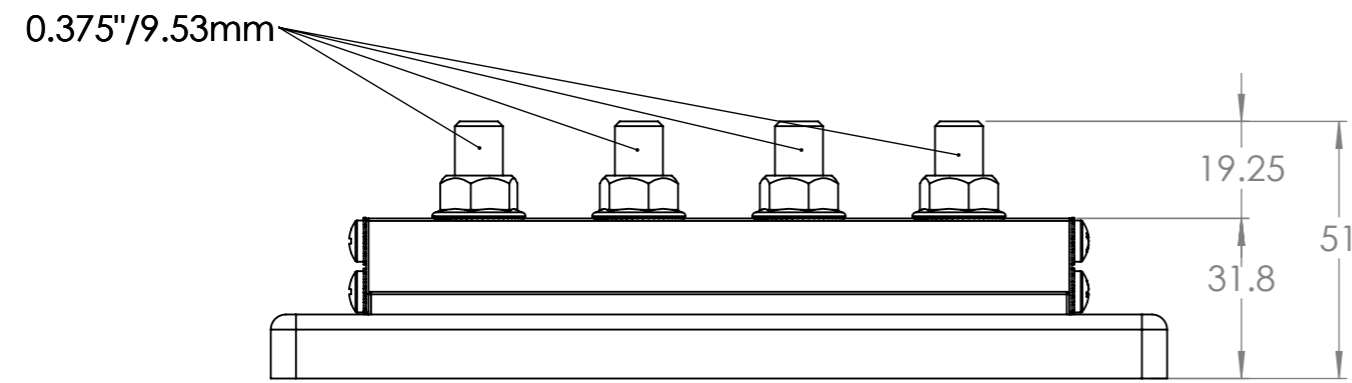

Dimension Drawing - VE BusBars
 VBB160040010 Busbar 600A 4P +ABS cover

Cover

Dimensions in mm

victron energy
 BLUE POWER