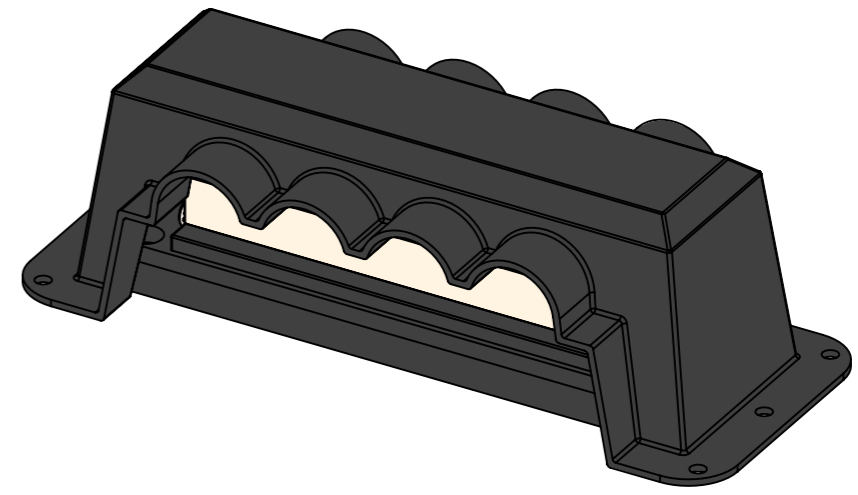

Dimension Drawing - VE BusBars
 VBB160040010 Busbar 600A 4P +ABS cover

Cover

Dimensions in mm

victron energy
 BLUE POWER