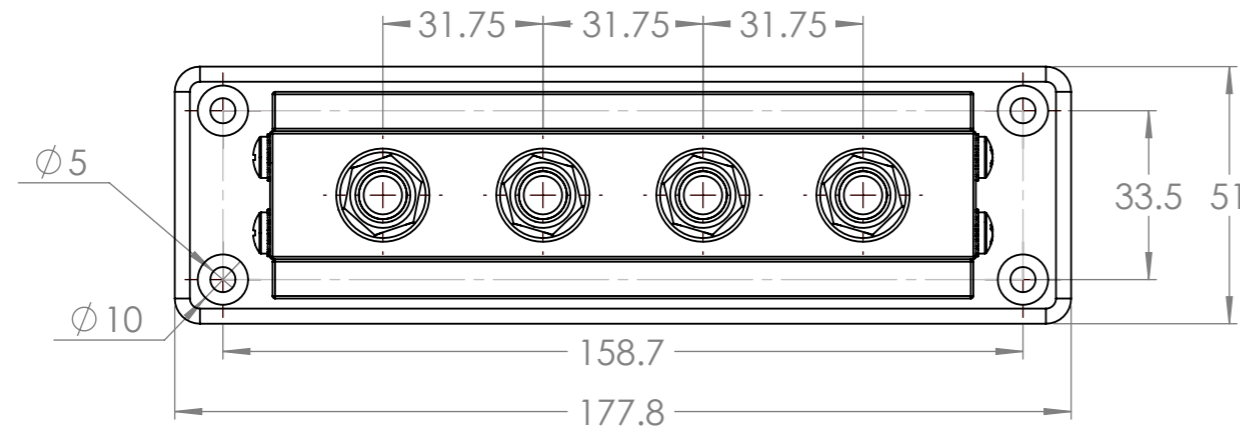

Dimension Drawing - VE BusBars
 VBB160040010 Busbar 600A 4P +ABS cover

Cover

Dimensions in mm

victron energy
 BLUE POWER