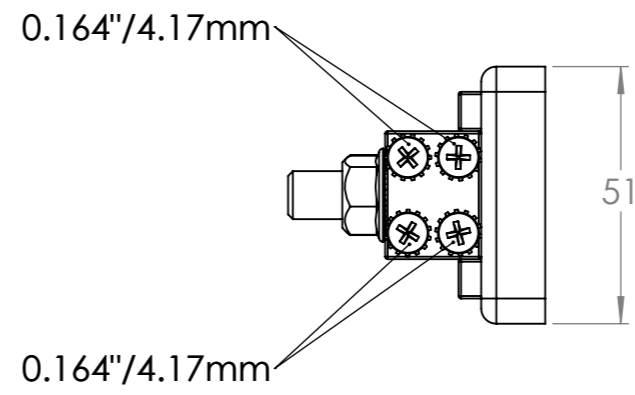

Dimension Drawing - VE BusBars
 VBB160040010 Busbar 600A 4P +ABS cover

Cover

Dimensions in mm

victron energy
 BLUE POWER