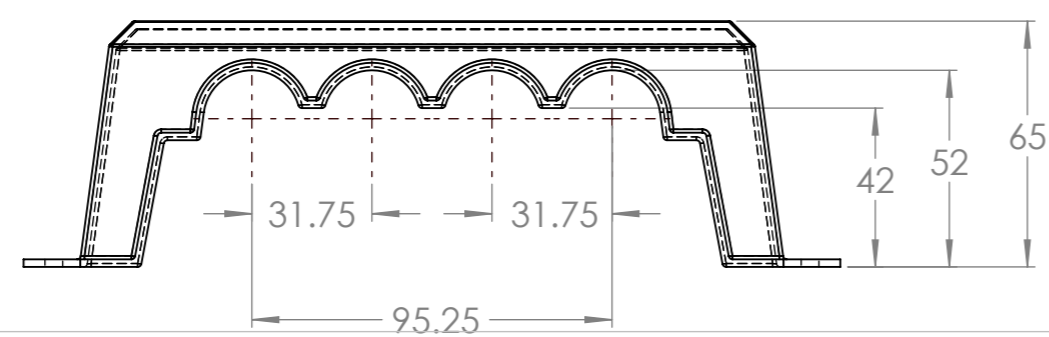

Dimension Drawing - VE BusBars
 VBB160040010 Busbar 600A 4P +ABS cover

Cover

Dimensions in mm

victron energy
 BLUE POWER