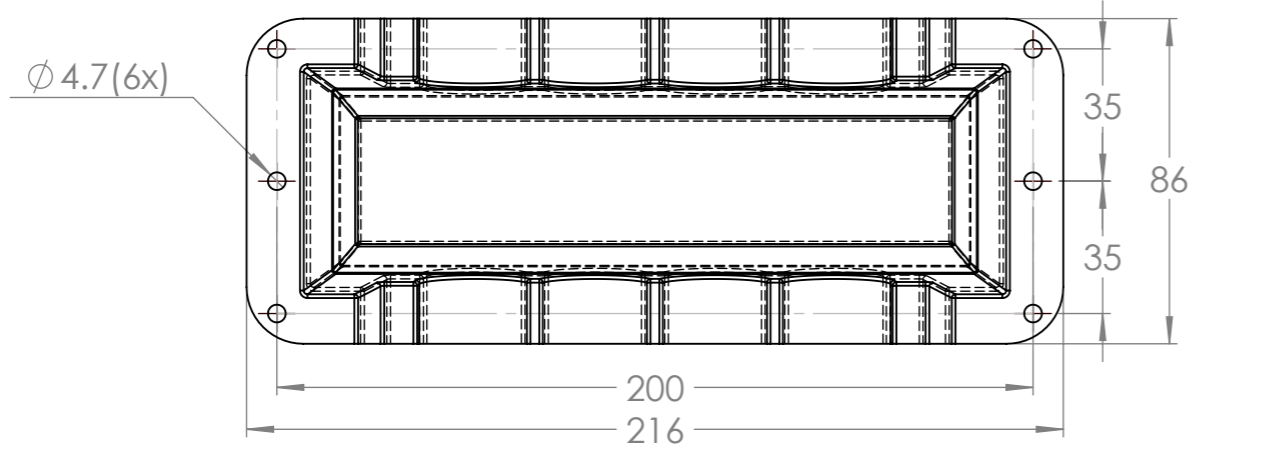

Dimension Drawing - VE BusBars
 VBB160040010 Busbar 600A 4P +ABS cover

Cover

Dimensions in mm

victron energy
 BLUE POWER